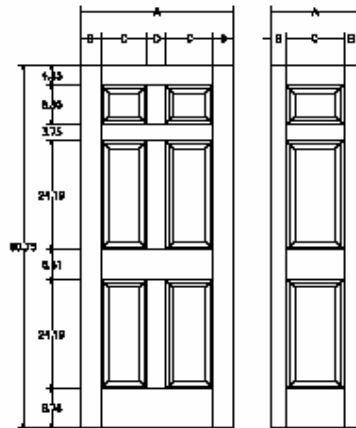

Craftmaster Colonist Interior Door

COLONIST® TEXTURED 6'8"

Molded Door Facings Dimensional Specifications

Door Schedule

Passage G	1868
Passage H	2068
Passage I	2668
Passage J	3068
Bi-Fold K	2068
Bi-Fold L	2668
Pocket M	2068
Pocket N	2668
Pocket O	3068
Sliding P	2068