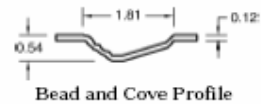

Craftmaster Colonist Interior Door

COLONIST® TEXTURED 6'8"

Molded Door Facings Dimensional Specifications

Door Schedule

Passage G	1868
Passage H	2068
Passage I	2668
Passage J	3068
Bi-Fold K	2068
Bi-Fold L	2668
Pocket M	2068
Pocket N	2668
Pocket O	3068
Sliding P	2068