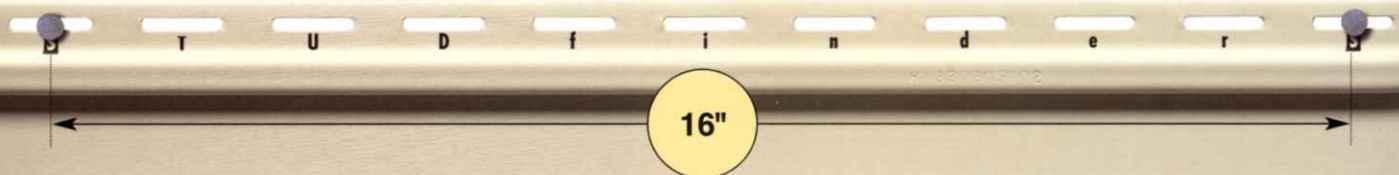

STUDfinder for Accuracy

- Nail slots align with 16" on-center standards for stud spacing.
- Indicator letters help:
 - Determine location of studs
 - Ensure nails are positioned correctly
 - Ensure correct number of nails are used

With STUDfinder

Possible outcome without STUDfinder

STUDfinder for Security and Performance

- Nailing to studs provides a strong and secure connection.
- Protects against blow offs from under nailing.
- Protects against buckling from over nailing.
- Helps avoid nailing into hazardous items between studs like plumbing or wiring.

STUDfinder... because beauty and performance start with a quality installation.

The authentic look of classic hand craftsmanship.

The deep "V" groove design creates a distinct shadow line between the face of the panel and the rounded bead. The low gloss, brushed finish looks like freshly painted wood.