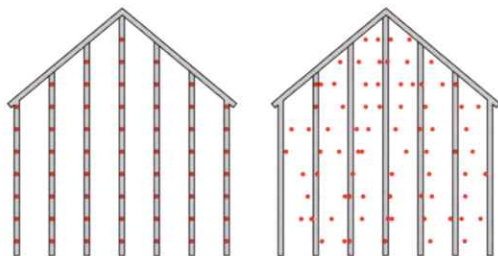

CertainTeed
CAROLINA BEADEDTM
Siding

CertainTeed 

*Quality made certain. Satisfaction guaranteed.*TM

FEATURES

- ◆ 6-1/2" beaded design with distinct "V" groove and rounded bead.
- ◆ Low-gloss, brushed finish.
- ◆ Patented STUDfinder™ Installation System.
- ◆ Post-formed lock design provides secure installation.
- ◆ 14 siding colors with a wide variety of coordinating trim.
- ◆ Virtually maintenance free, never needs painting.
- ◆ Class 1(A) fire rating.
- ◆ Lifetime limited warranty.

Siding: Carolina Beaded in natural clay.
Trim: 3-1/2" Lineals and Crown Molding in colonial white.

The STUDfinder™ Installation System

STUDfinder combines precisely spaced nail slots with indicator letters, designed for accurate and secure installation.

STUDfinder for Accuracy

- Nail slots align with 16" on-center standards for stud spacing.
- Indicator letters help:
 - Determine location of studs
 - Ensure nails are positioned correctly
 - Ensure correct number of nails are used