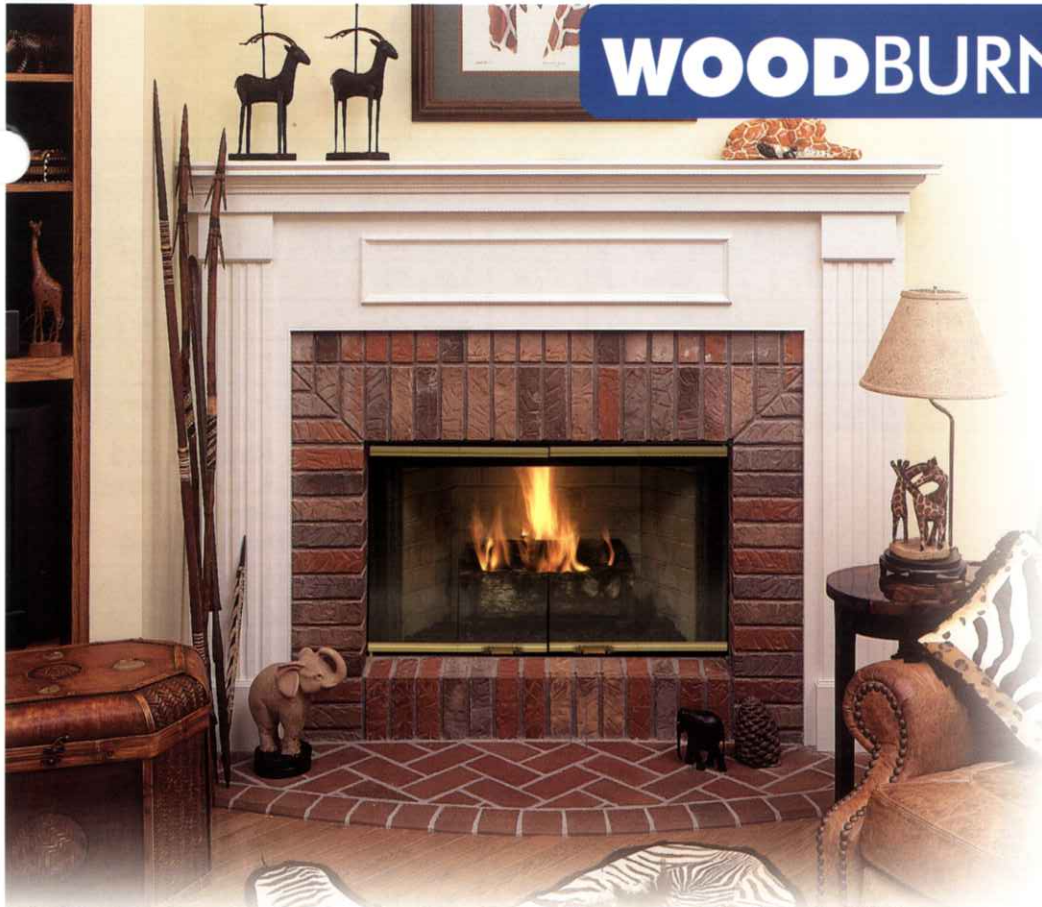

WOODBURNING Fireplaces

400BWBA Radiant Wood Burning Fireplace shown with optional polished brass bi-fold doors.

Quality, style, options and affordability combine to make the BWB Series fireplaces some of Martin Hearth & Heating's most popular products.

A Combination of Quality and Style at an Affordable Price

400BWBA/500BWBA Radiant and 400BWBCA/500BWBCA Circulating Wood Burning Fireplaces

- Available in 36" and 42" with radiant or circulating face
- Largest viewing area in the industry with a true 36" and 42" brick to brick opening
- Available in insulated models for cold weather climates (400BWBA/400BWBCA/500BWBA/500BWBCA)
- Fireplace interiors have all refractory brick to provide a realistic masonry look, with steel mesh molded in for durability
- Black fire screens to protect against sparks
- Damper included to help prevent heat loss when fireplace is not in use
- Gas knockouts on both sides of the fireplace for adding gas appliances
- Optional glass doors available in polished brass, stainless or black finish
- Optional blower for use with circulating units
- 25-year warranty ensures dependability
- U.L. listed for safety