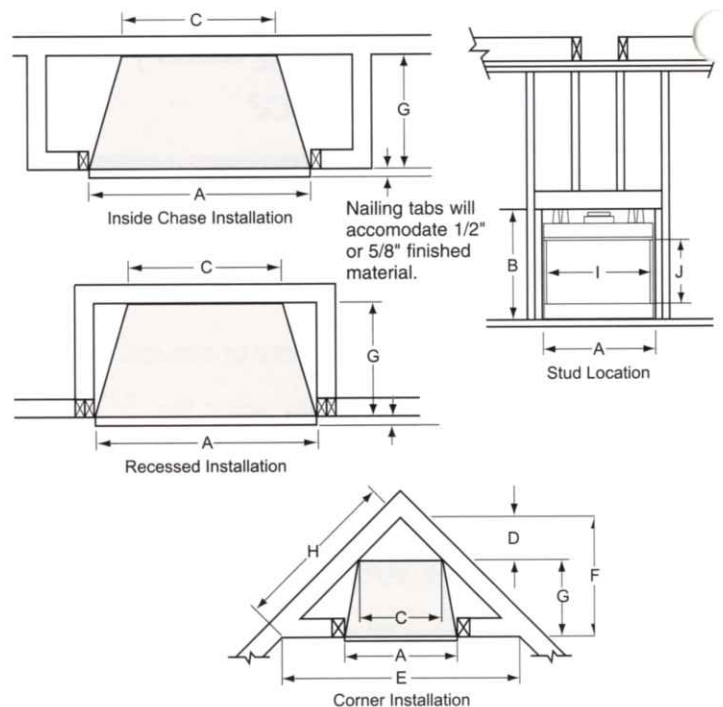

400BWBA Radiant Fireplace

OPTIONAL ACCESSORIES

- Easy snap in wide view bifold glass doors:
  - Polished brass finish (GD42PBA/GD36PBA)
  - Black finish (GD42BA/GD36BA)
  - Stainless finish (GD42SSA/GD36SSA)
- 200 CFM blower (FA2A)
- Outside air kit (AK4)

A Division of MHS, Inc.
149 Cleveland Drive • Paris, KY 40361
www.martinhearthandheating.com

To avoid personal injury or property damage, the product described by this brochure must be installed, operated and maintained in strict compliance with the instructions packaged with the product and all applicable building or fire codes. Contact local building or fire officials about restrictions and installation inspection requirements. All photographs and drawings on this brochure are for illustrative purposes only and are not intended for, nor should they be used as a substitute for the instructions packaged with the unit. Appearance and specifications of the product are subject to change without notice.